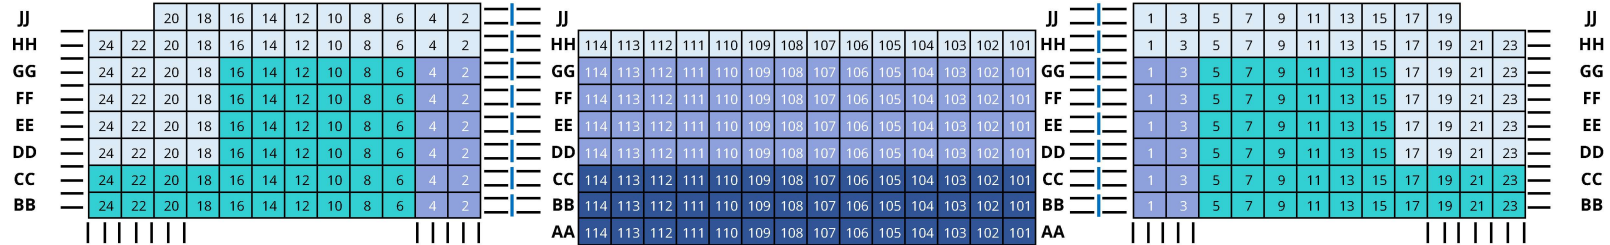

Paper Mill Playhouse Seating Map

MEZZANINE RIGHT

MEZZANINE CENTER

MEZZANINE LEFT

ORCH RIGHT

ORCH CENTER

ORCH LEFT

P
A
B
C
D
♿ Wheelchair Accessible
 □ Freestanding Chair