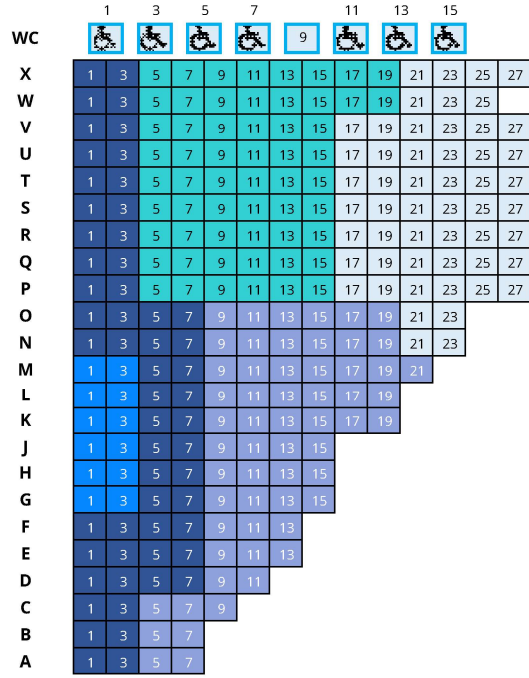

Paper Mill Playhouse Seating Map

MEZZANINE RIGHT

MEZZANINE CENTER

MEZZANINE LEFT

ORCH RIGHT

ORCH CENTER

ORCH LEFT

P
A
B
C
D
♿ Wheelchair Accessible
 □ Freestanding Chair