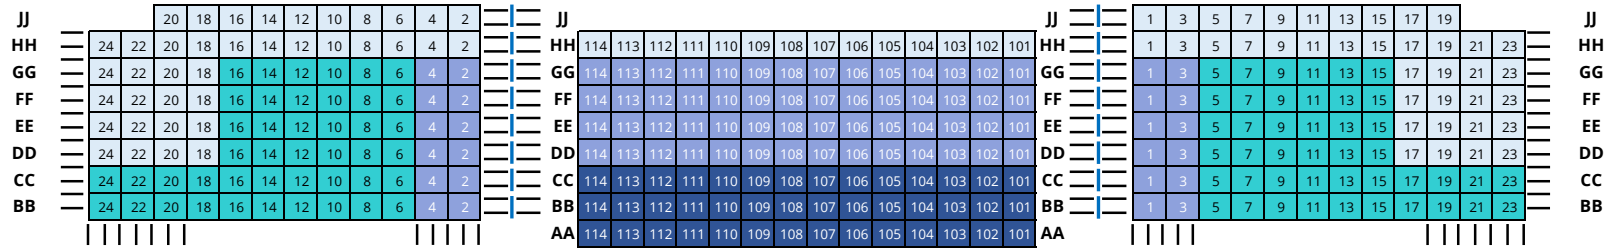

Paper Mill Playhouse Seating Map

MEZZANINE RIGHT

MEZZANINE CENTER

MEZZANINE LEFT

ORCH RIGHT

ORCH CENTER

ORCH LEFT

A
B
C
D
♿ Wheelchair Accessible
 Freestanding Chair