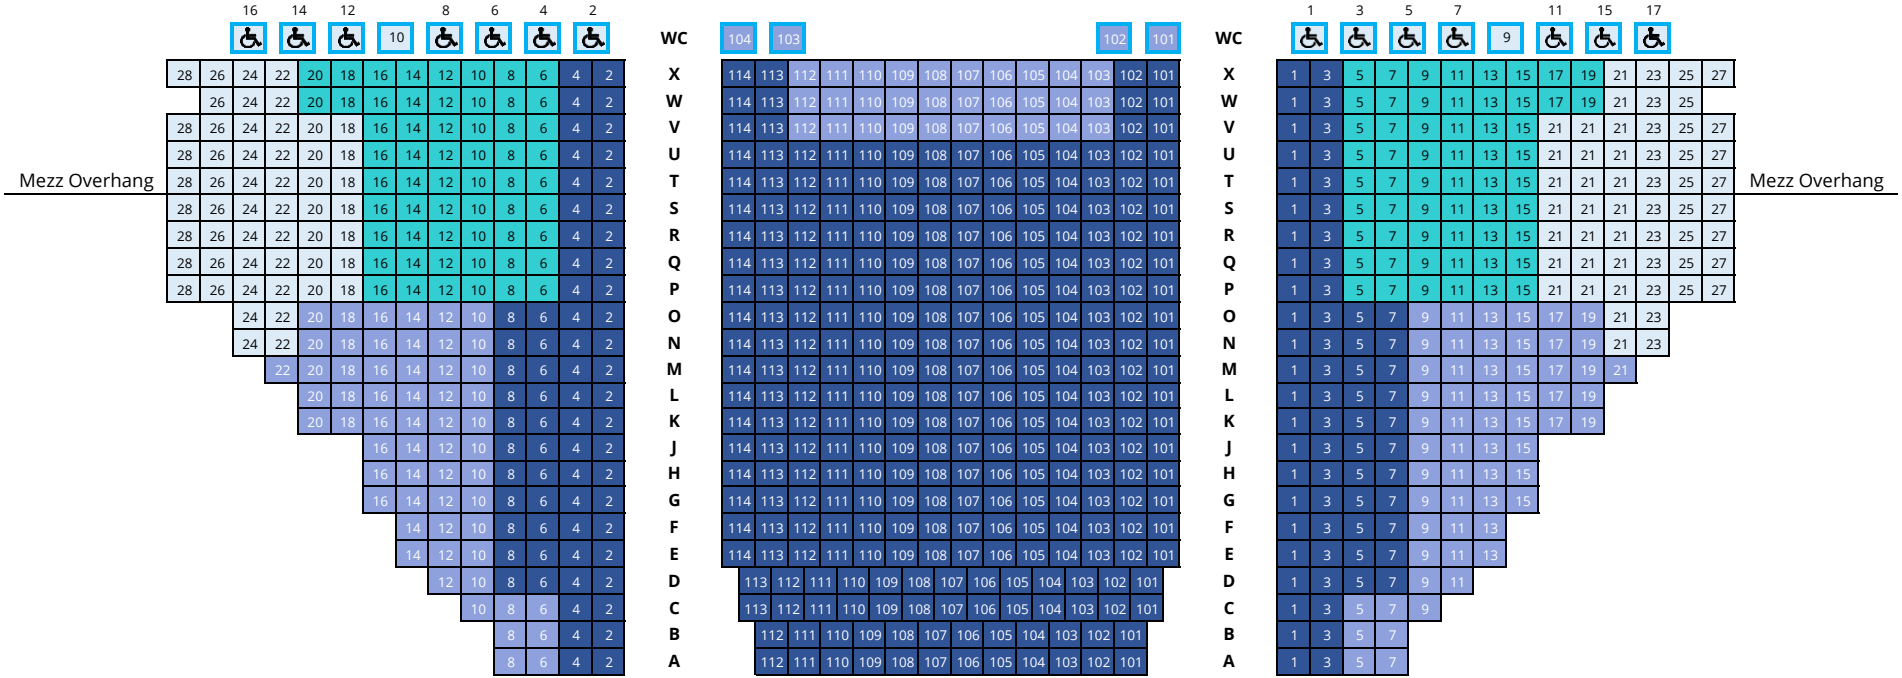

Paper Mill Playhouse Seating Map

MEZZANINE RIGHT

MEZZANINE CENTER

MEZZANINE LEFT

ORCH RIGHT

ORCH CENTER

ORCH LEFT

A
B
C
D
♿ Wheelchair Accessible
 Freestanding Chair